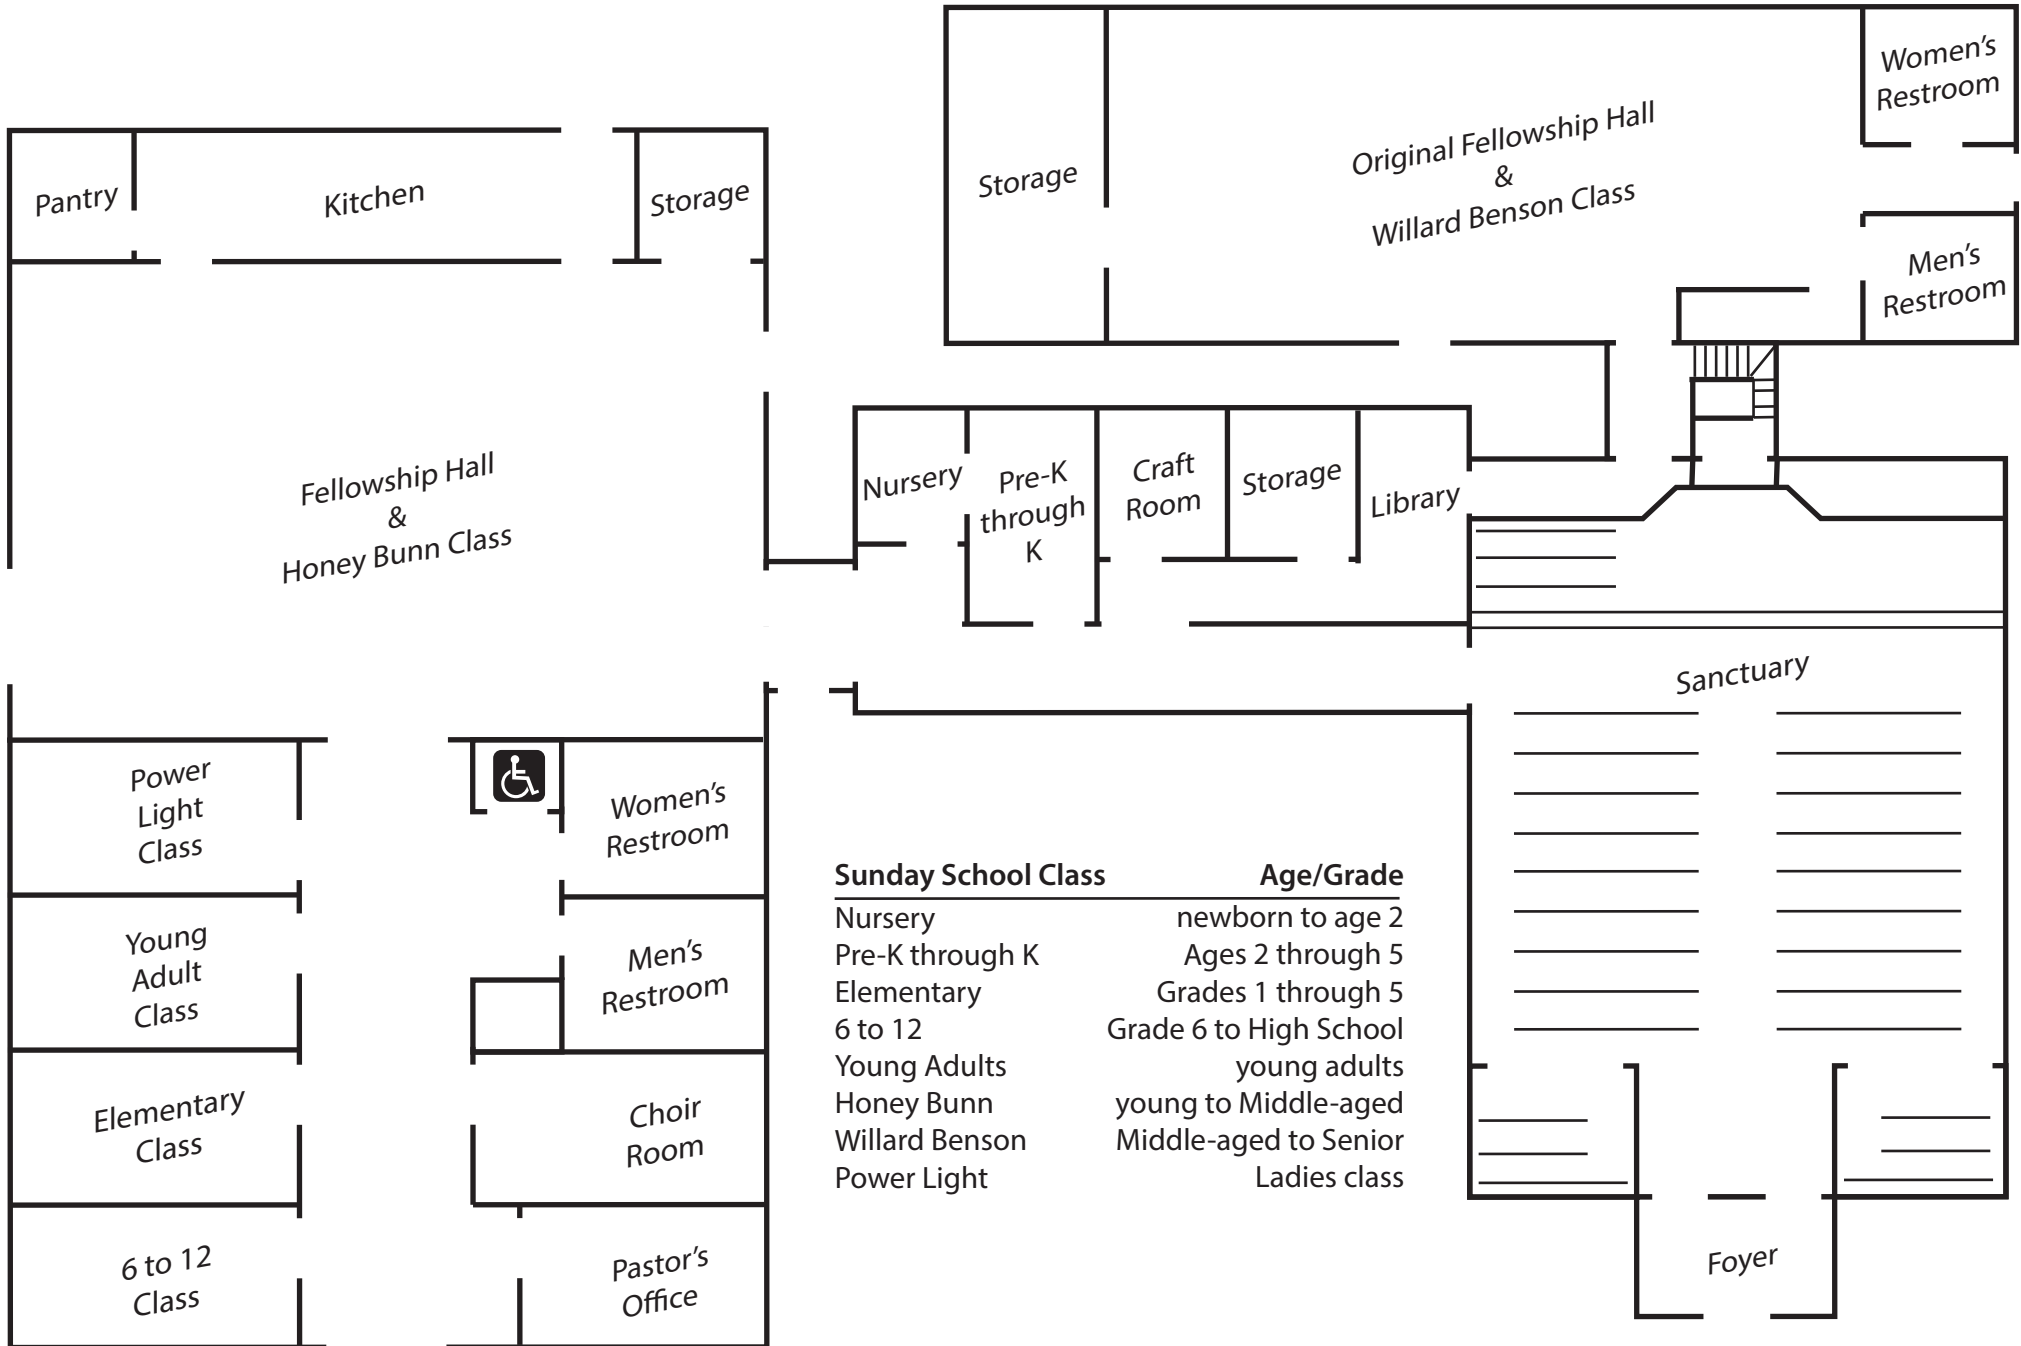

Find your way around Powhatan!

Sunday School Class	Age/Grade
Nursery	newborn to age 2
Pre-K through K	Ages 2 through 5
Elementary 6 to 12	Grades 1 through 5
Young Adults	Grade 6 to High School
Honey Bunn	young adults
Willard Benson	young to Middle-aged
Power Light	Middle-aged to Senior Ladies class