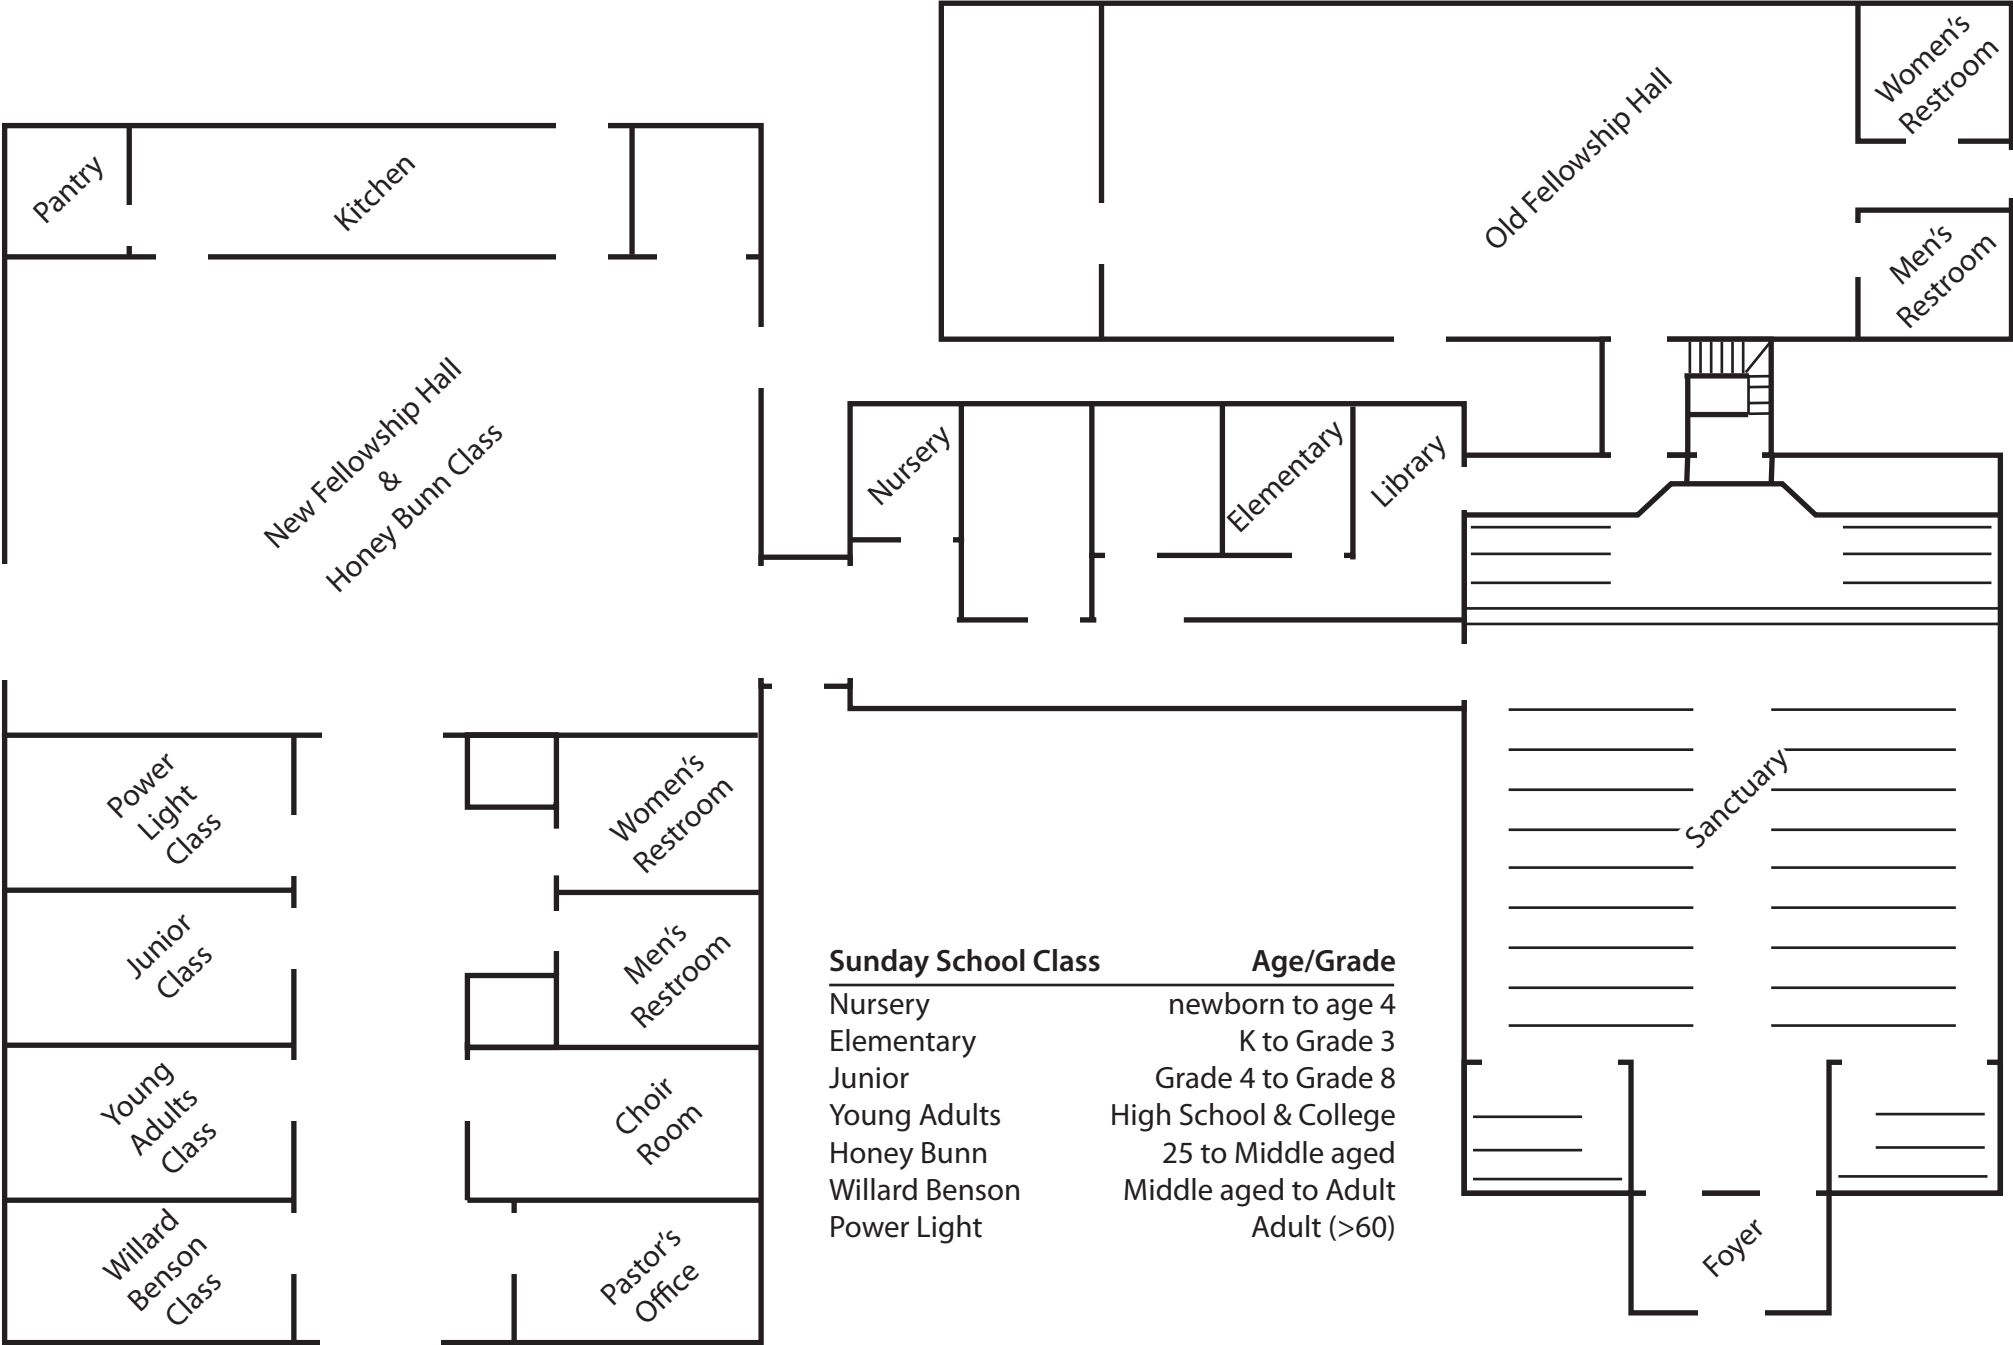

Find your way around Powhatan!

Sunday School Class	Age/Grade
Nursery	newborn to age 4
Elementary	K to Grade 3
Junior	Grade 4 to Grade 8
Young Adults	High School & College
Honey Bunn	25 to Middle aged
Willard Benson	Middle aged to Adult
Power Light	Adult (>60)